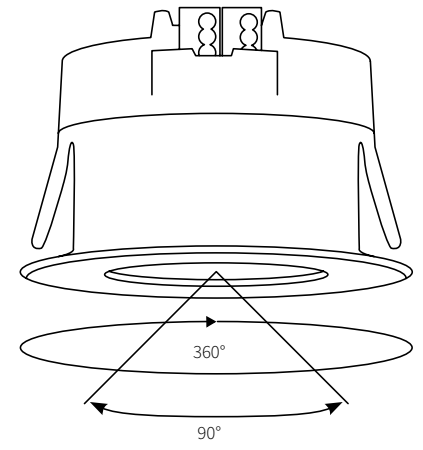

With a vertical detection angle of 90° it has a detection area with a diameter of 5 m when installed at a height of 2.5 m, making it perfect for hallways, toilets and small rooms.

true size

auro collection

- completely flat design
- visible diameter 52 mm
- visible thickness 1 mm
- 360° range horizontal
- 90° range vertical
- integrated LED feedback
- integrated LED nightlight
- integrated day and night mode
- integrated temperature sensor
- available in white and black
- integrated lux sensor (only white version)