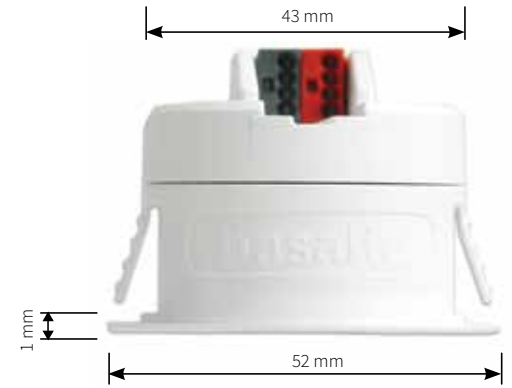

basalte

Simplicity is the ultimate sophistication.

Leonardo da Vinci

auro motion detector

Auro is everything a motion detector should be: small, fast and almost invisible. When mounted in the ceiling, the innovative flat design makes Auro completely blend in. Only requiring an opening of 43 mm, it is very easy to install.

With a vertical detection angle of 90° it has a detection area with a diameter of 5 m when installed at a height of 2.5 m, making it perfect for hallways, toilets and small rooms.

true size

auro collection

- completely flat design
- visible diameter 52 mm
- visible thickness 1 mm
- 360° range horizontal
- 90° range vertical
- integrated LED feedback
- integrated LED nightlight
- integrated day and night mode
- integrated temperature sensor
- available in white and black
- integrated lux sensor (only white version)